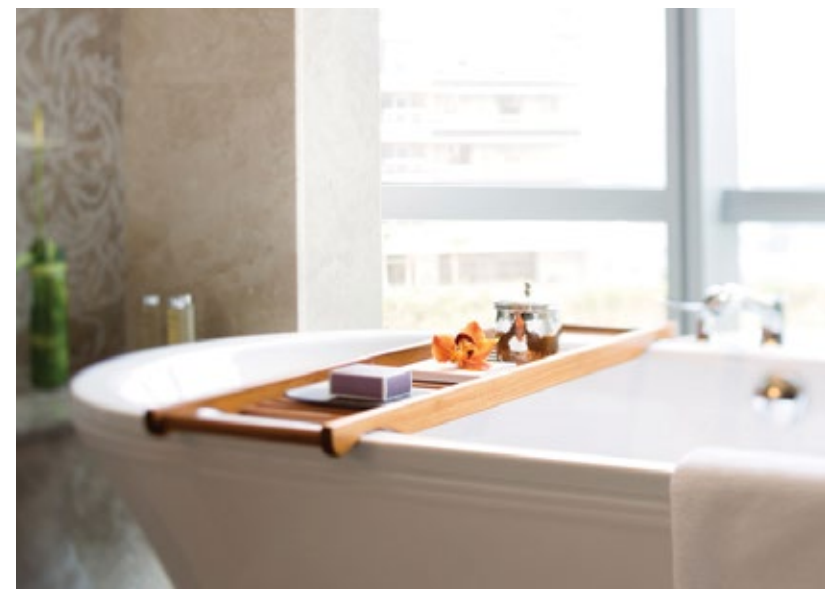

RAFFLES HOTEL CIPUTRA WORLD JAKARTA 1

Client — CIPUTRA
Using — Hansgrohe, Duravit, Kohler
and Ameris