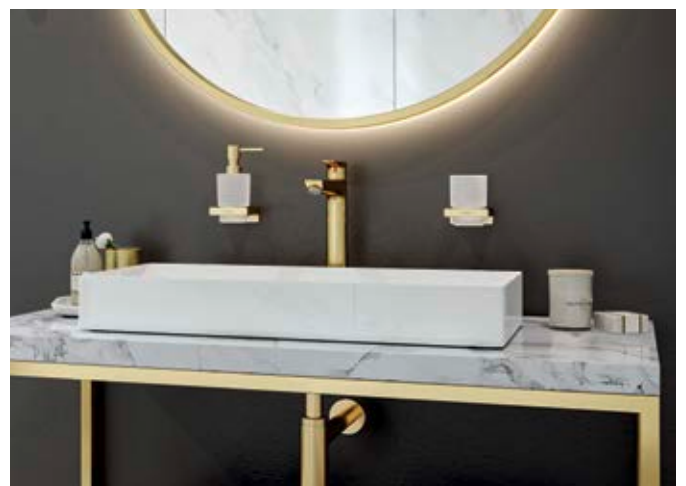

-140 Brushed Bronze

Soft natural tones and delicate details

-000 Chrome

Classic style paired with delicate elegance

-990 Polished Gold Optic

Glamourously luxurious

Showers

- 10 Rainfinity
- 16 Rainmaker
- 18 Rainsdance
- 34 Pulsify S
- 30 Croma
- 36 Crometta
- 40 Vernis
- 42 Jocolino
- 44 DogShower