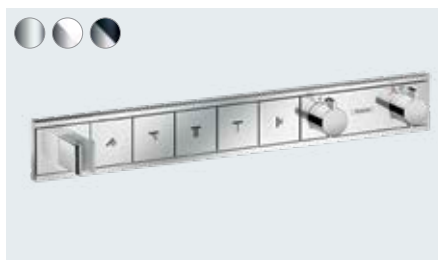

RainSelect
Thermostat for concealed installation for 5 functions
with integrated shower holder
15358, -000, -400, -600
Basic set for 5 functions (not shown)
15313180