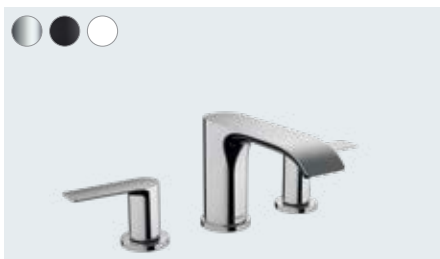

Vivenis

3-hole basin mixer 90 with pop-up waste set

75033, -000, -670, -700