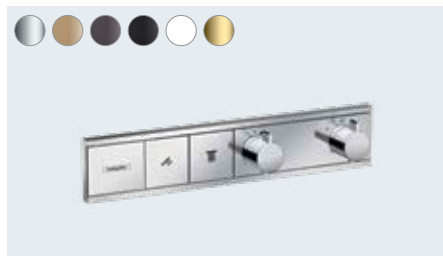

RainSelect

Switch to more comfort

Multiple awards

At a glance:

- Slim silhouette, integrating into the wall to save space
- With the help of the coloured FinishPlus surfaces, you can design your bathroom in your own style
- Durable buttons: permanently abrasion-resistance thanks to the back pressure
- With the innovative Select control you can easily regulate the water flow and switch between spray types
- Control the amount of water easily using a rotary control
- Easy cleaning thanks to the separate shut-off function