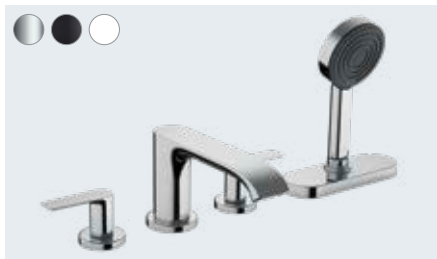

Vivenis
4-hole rim mounted bath mixer with sBox
75444, -000, -670, -700
Basic set for 4-hole rim mounted bath mixer (not shown)
13440180