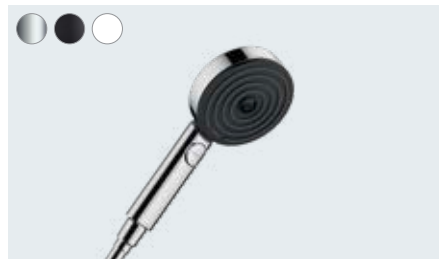

Pulsify Select S

Hand shower 105 3jet Activation
24100, -000, -670, -700 11.5 l/min
24101, -000, -670, -700 EcoSmart 8.5 l/min