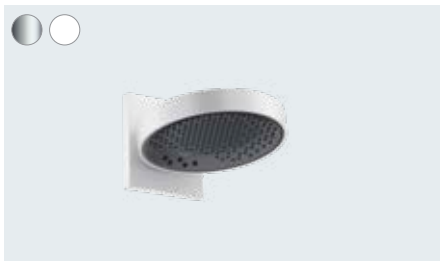

Rainfinity

Overhead shower 250 3jet with wall connector
26232, -000, -700 20 l/min
26233, -000, -700 EcoSmart 9 l/min

Basic set iBox universal (not shown)
01800180