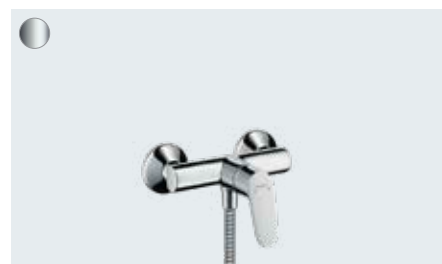

Focus
Single lever shower mixer
for exposed installation
31960, -000