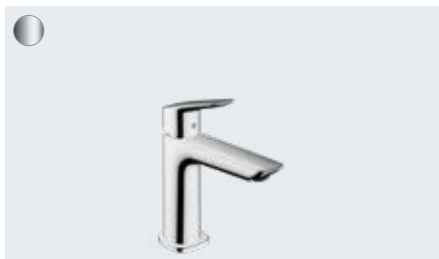

Logis
Single lever basin mixer 110 Fine
with pop-up waste set
71251, -000

Single lever basin mixer 110 Fine
with push-open waste set
71252, -000

Single lever basin mixer 110 Fine
without waste set
71253, -000