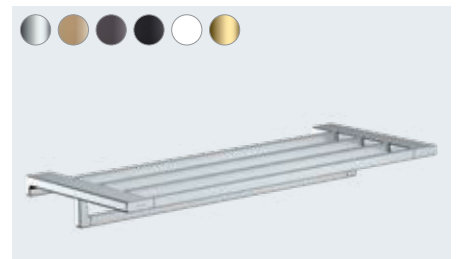

AddStoris
Towel rack with towel holder
41751, -000, -140, -340, -670, -700, -990