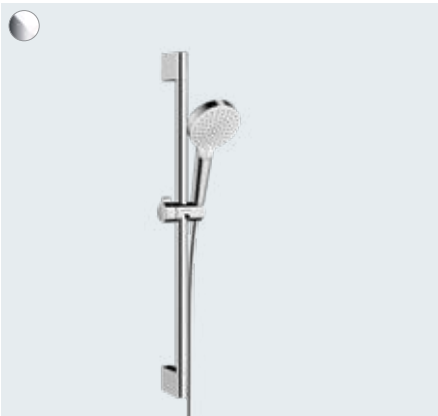

Crometta

Shower set Vario with shower bar 65 cm
26532, -400 13.8 l/min
26534, -400 EcoSmart 9 l/min
26555, -400 Green 6 l/min
Shower set Vario with shower bar 65 cm and soap dish
(not shown)
26553, -400 13.8 l/min
Shower set Vario with shower bar 90 cm (not shown)
26536, -400 13.8 l/min
26538, -400 EcoSmart 9 l/min