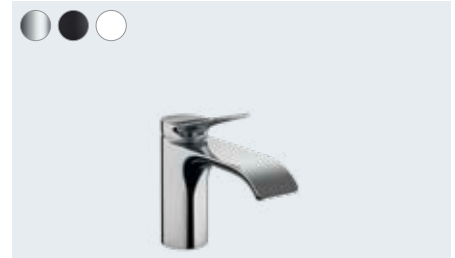

Vivenis

Single lever basin mixer 80 with pop-up waste set

75010, -000, -670, -700

Single lever basin mixer 80 without waste set

75012, -000, -670, -700