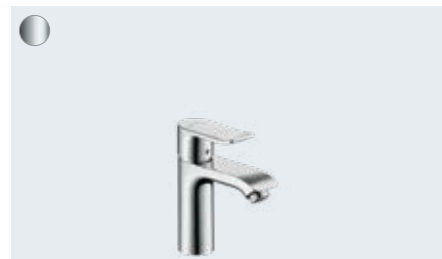

Metris

Single lever basin mixer 110 with pop-up waste set
31080, -000

Single lever basin mixer 110 without waste set
31084, -000

Single lever basin mixer 110 for vented hot water cylinders with pop-up waste set
31074, -000

Single lever basin mixer 110 LowFlow with pop-up waste set
31203, -000

Single lever basin mixer 110 LowFlow without waste set
31204, -000

Single lever basin mixer 110 CoolStart with pop-up waste set (not shown)
31121, -000