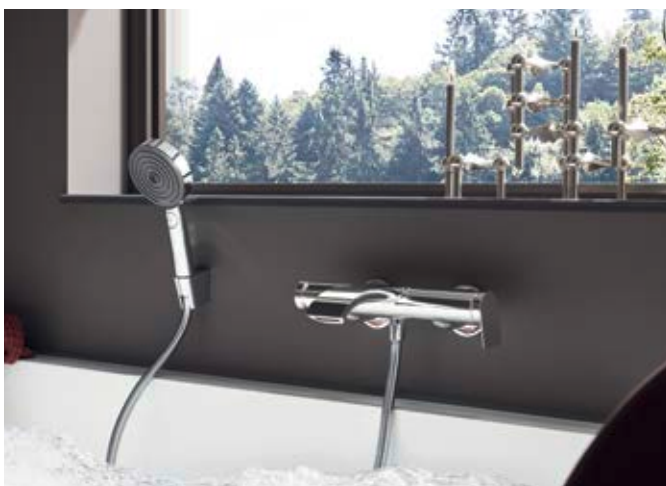

-000 Chrome

Classic style paired with delicate elegance