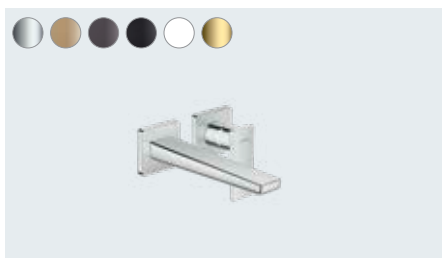

Metropol
Single lever basin mixer for concealed installation
wall-mounted with lever handle and spout 22.5 cm
32526, -000, -140, -340, -670, -700, -990

Single lever basin mixer for concealed installation
wall-mounted with lever handle and spout 16.5 cm
(not shown)
32525, -000

Basic set for single lever basin mixer for concealed
installation wall-mounted (not shown)
13622180