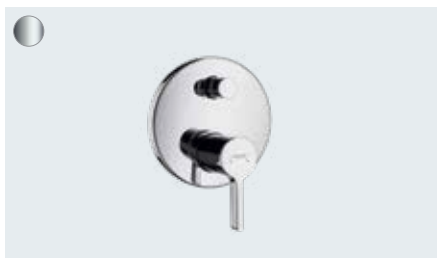

Metris S

Single lever bath mixer for concealed installation for iBox universal
31465, -000

Single lever bath mixer for concealed installation with integrated security combination according to EN1717 for iBox universal
31466, -000

Basic set iBox universal (not shown)
01800180