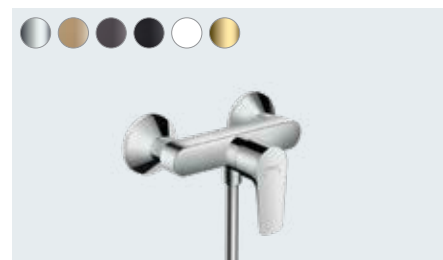

Talis E
Single lever shower mixer for exposed installation
71760, -000, -140, -340, -670, -700, -990