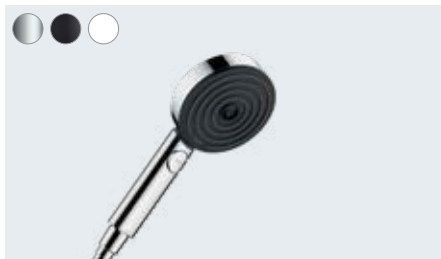

Pulsify Select S

Hand shower 105 3jet Relaxation
24110, -000, -670, -700 11.4 l/min
24111, -000, -670, -700 EcoSmart 8.2 l/min