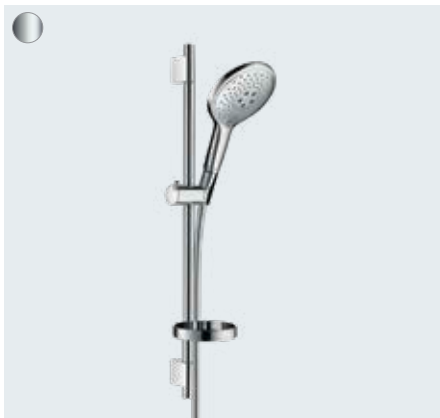

Raindance Select S

Shower set 150 3jet with shower bar 65 cm and soap dish
27802, -000 16.4 l/min

Shower set 150 3jet with shower bar 90 cm and soap dish (not shown)
27803, -000, -400 16 l/min