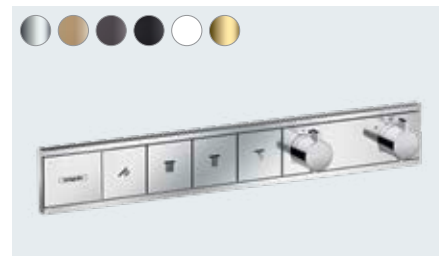

RainSelect
Thermostat for concealed installation for 4 functions
15382, -000, -140, -340, -670, -700, -990
Basic set for 4 functions (not shown)
15312180