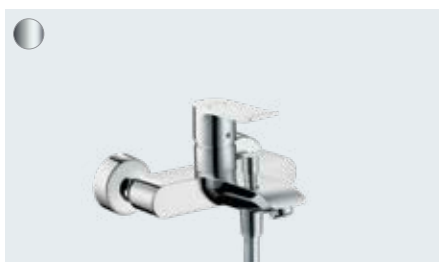

Metris

Single lever bath mixer for exposed installation
31480, -000