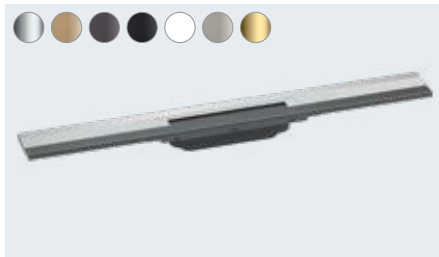

RainDrain Flex

Finish set shower drain 700 cuttable for wall mounting
56050, -000, -140, -340, -670, -700, -800, -990
Finish set shower drain 800 cuttable for wall mounting (not shown)
56051, -000, -140, -340, -670, -700, -800, -990
Finish set shower drain 900 cuttable for wall mounting (not shown)
56052, -000, -140, -340, -670, -700, -800, -990
Finish set shower drain 1000 cuttable for wall mounting (not shown)
56053, -000, -140, -340, -670, -700, -800, -990
Finish set shower drain 1200 cuttable for wall mounting (not shown)
56054, -000, -140, -340, -670, -700, -800, -990