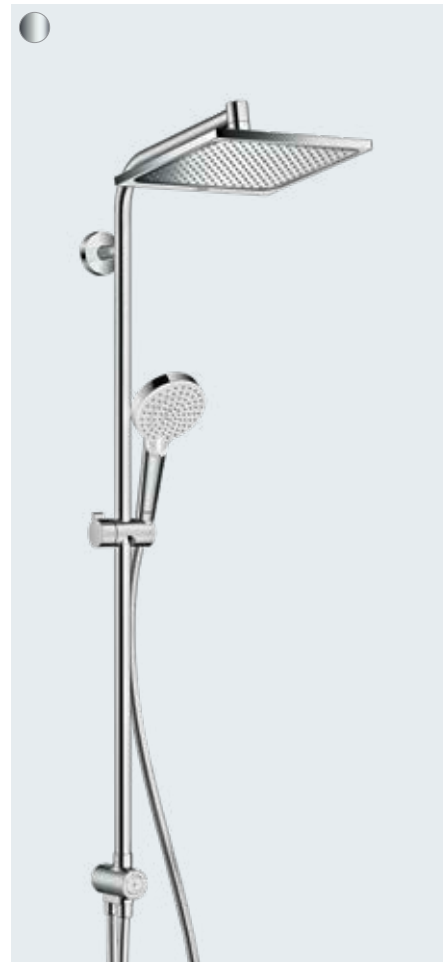

Crometta E
Showerpipe 240 1jet EcoSmart 9 l/min Reno
Shower arm length 350 mm
Height of the Showerpipe can be reduced
▪ Crometta E overhead shower 240 1jet
▪ Crometta hand shower Vario
27289, -000 EcoSmart 9 l/min

All specified flow rates are based on an operating pressure of 0.3 MPa (3 bar).

Explanations of the surfaces, technologies and jet types can be found at the end of the brochure. More products can be found at [hansgrohe.com](https://www.hansgrohe.com)