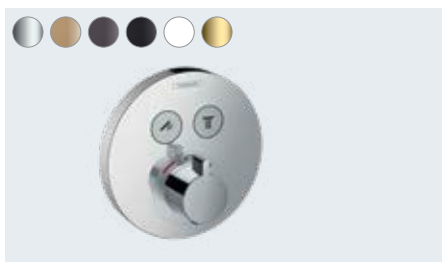

ShowerSelect S

Thermostat for concealed installation for 2 functions
15743, -000, -140, -340, -670, -700, -990