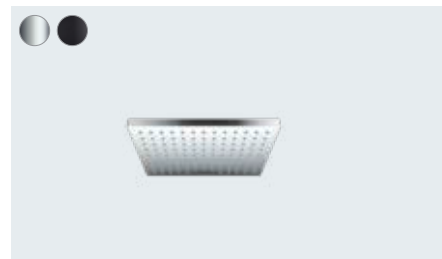

Vernis Shape

Overhead shower 230 1jet

- # 26281, -000, -670 12.4 l/min
- # 26283, -000, -670 EcoSmart 8.7 l/min
- # 26094, -000 Green 5.4 l/min

Overhead shower 200 1jet LowPressure

- # 26096, -000 14.7 l/min