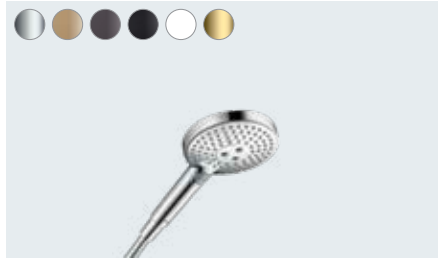

Raindance Select S

Hand shower 120 3jet PowderRain
26014, -000, -140, -340, -670, -700, -990 11 l/min