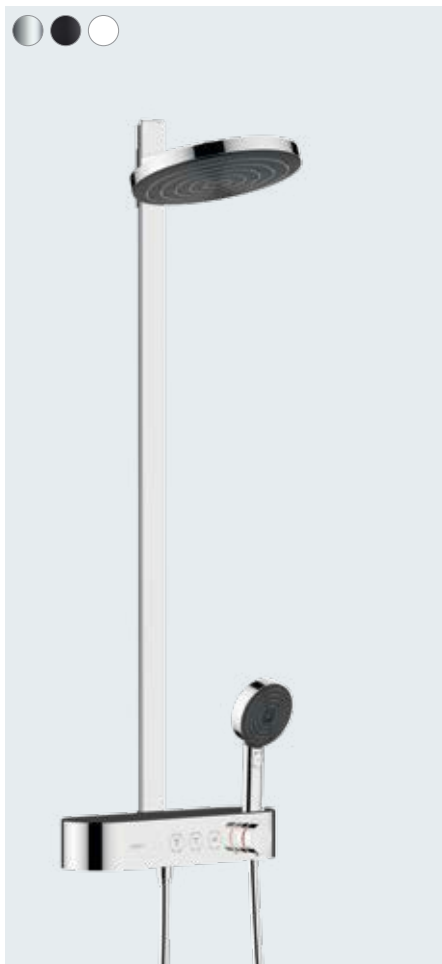

Pulsify S

Showerpipe 260 2jet with ShowerTablet Select 400

Height of the Showerpipe can be reduced

- Pulsify S overhead shower 260 2jet
- Pulsify S hand shower 105 3jet Relaxation
- ShowerTablet Select 400 thermostat