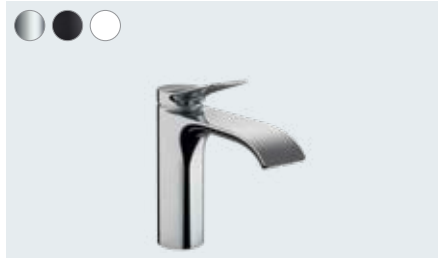

Vivenis

Single lever basin mixer 110 with pop-up waste set

75020, -000, -670, -700

Single lever basin mixer 110 without waste set

75022, -000, -670, -700