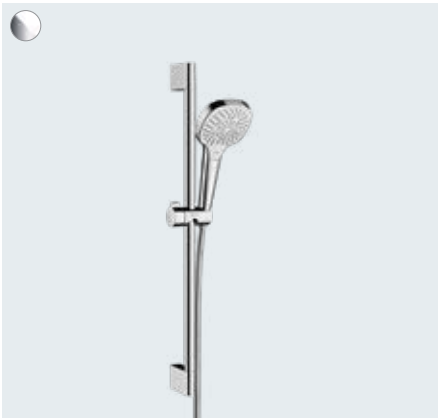

Croma Select E

Shower set Multi with shower bar 65 cm
 # 26580, -400 16 l/min
 # 26581, -400 EcoSmart 9 l/min

Shower set Multi with shower bar 90 cm (not shown)
 # 26590, -400 16 l/min
 # 26591, -400 EcoSmart 9 l/min