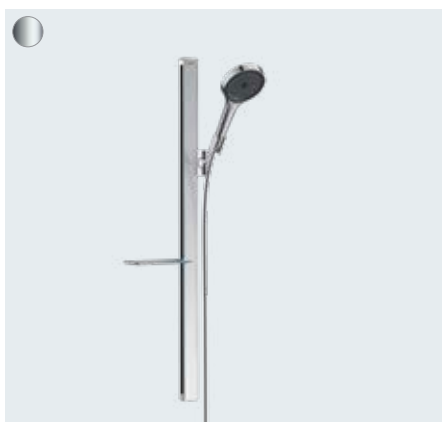

Rainfinity

Shower set 130 3jet with shower bar 90 cm and shelf
27671, -000 14 l/min
27672, -000 EcoSmart 8 l/min
Shower set 130 3jet with shower bar 150 cm and shelves
(not shown)
27673, -000 14 l/min
27674, -000 EcoSmart 8 l/min