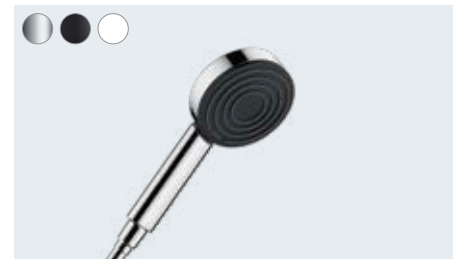

Pulsify S

Hand shower 105 1jet
24120, -000, -670, -700 13.5 l/min
24121, -000, -670, -700 Green 5.7 l/min