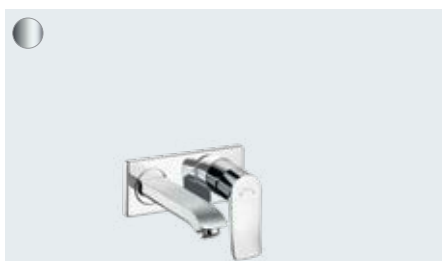

Metris

Single lever shower mixer for exposed installation
31680, -000

Metris

Single lever basin mixer for concealed installation wall-mounted with spout 16.5 cm
31085, -000

Single lever basin mixer for concealed installation wall-mounted with spout 22.5 cm (not shown)
31086, -000