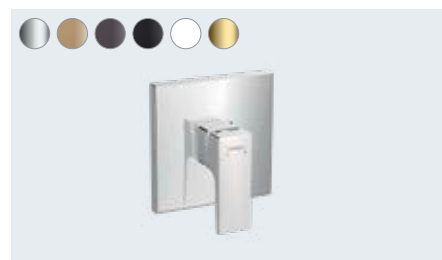

Metropol
Single lever shower mixer for concealed installation with
lever handle for iBox universal
32565, -000, -140, -340, -670, -700, -990

Basic set iBox universal (not shown)
01800180