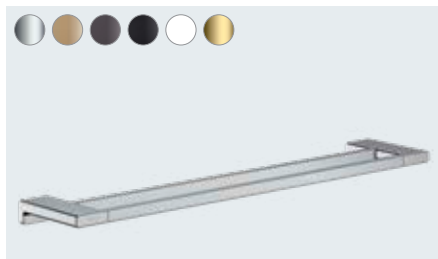

AddStoris
Double bath towel rail
41743, -000, -140, -340, -670, -700, -990