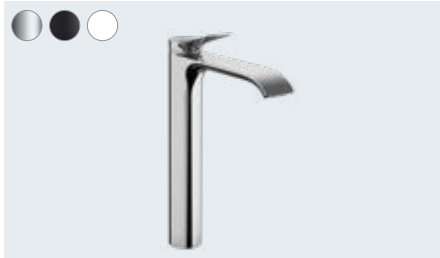

Vivenis

Single lever basin mixer 250 for washbowls with pop-up waste set

75040, -000, -670, -700

Single lever basin mixer 250 for washbowls without waste set

75042, -000, -670, -700