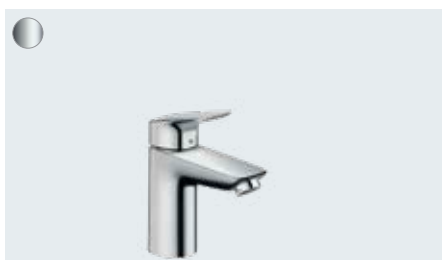

Logis
Single lever basin mixer 100
with pop-up waste set
71100, -000

Single lever basin mixer 100
with push-open waste set
71107, -000

Single lever basin mixer 100 CoolStart
with pop-up waste set (notshown)
71102, -000

Single lever basin mixer 100 CoolStart
without waste set (notshown)
71103, -000

Single lever basin mixer 100
without waste set
71101, -000