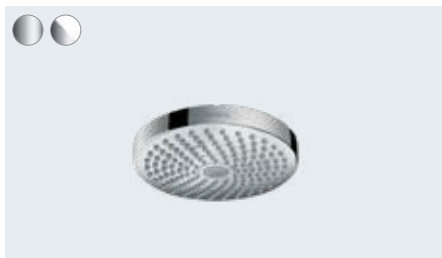

Croma Select S

Overhead shower 180 2jet
26522, -000, -400 17 l/min
26523, -000 EcoSmart 9 l/min

All specified flow rates are based on an operating pressure of 0.3 MPa (3 bar).

Explanations of the surfaces, technologies and jet types can be found at the end of the brochure. More products can be found at [hansgrohe.com](https://www.hansgrohe.com)