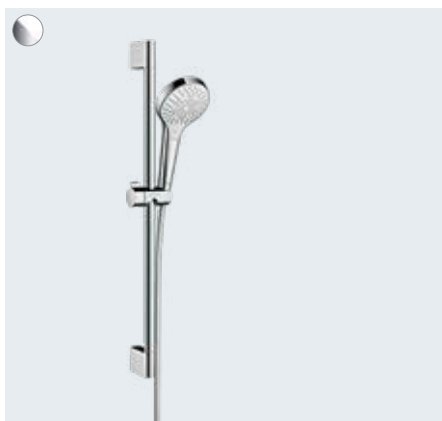

Croma Select S

Shower set Multi with shower bar 65 cm
26560, -400 16 l/min
26561, -400 EcoSmart 9 l/min

Shower set Multi with shower bar 90 cm (not shown)
26570, -400 16 l/min
26571, -400 EcoSmart 9 l/min