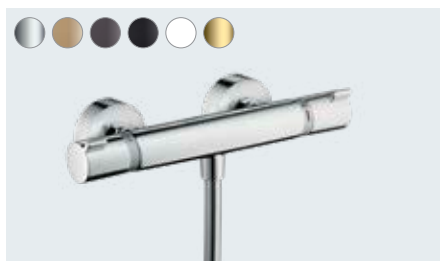

EcoStat
Shower thermostat Comfort for exposed installation
13116, -000, -140, -340, -670, -700, -990