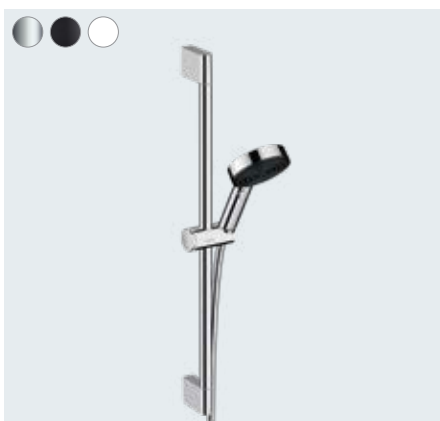

Pulsify Select S

Shower set 105 3jet Relaxation with shower bar 65 cm
24160, -000, -670, -700 11.4 l/min
24161, -000, -670, -700 EcoSmart 8.2 l/min
Shower set 105 3jet Relaxation with shower bar 90 cm (not shown)
24170, -000, -670, -700 11.4 l/min
24171, -000, -670, -700 EcoSmart 8.2 l/min