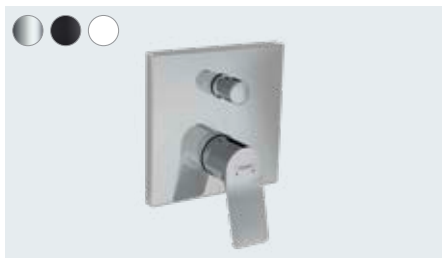

Vivenis
Single lever bath mixer for concealed installation
for iBox universal
75415, -000, -670, -700

Single lever bath mixer for concealed installation with
integrated security combination according to EN1717 for
iBox universal
75416, -000, -670, -700
Basic set iBox universal (notshown)
01800180