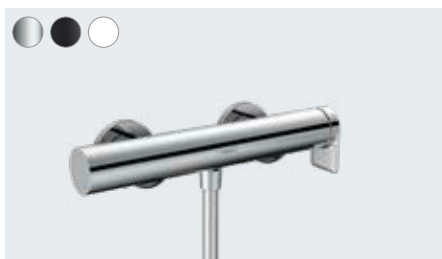

Vivenis
Single lever shower mixer for exposed installation
75620, -000, -670, -700 12.3 l/min