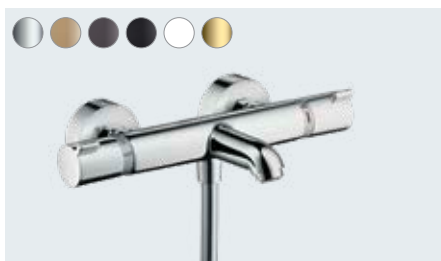

EcoStat
Bath thermostat Comfort for exposed installation
13114, -000, -140, -340, -670, -700, -990