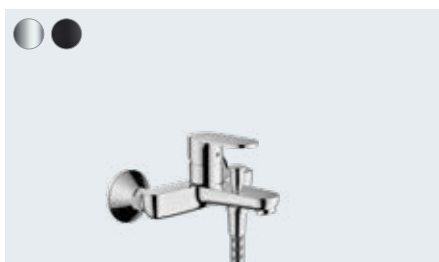

Vernis Blend

Single lever bath mixer for exposed installation
71440, -000, -670