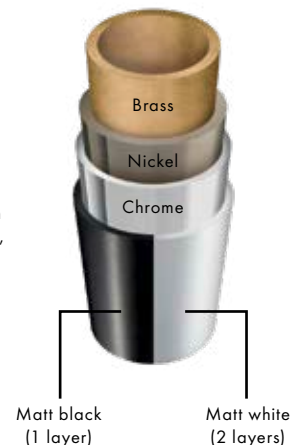

Paint coating

A specialist paint is applied in several steps, to create a durable and intense surface colour

Longevity tested for years of surface durability

25 years of protection against wear and tear, with the hansgrohe special paint finish**