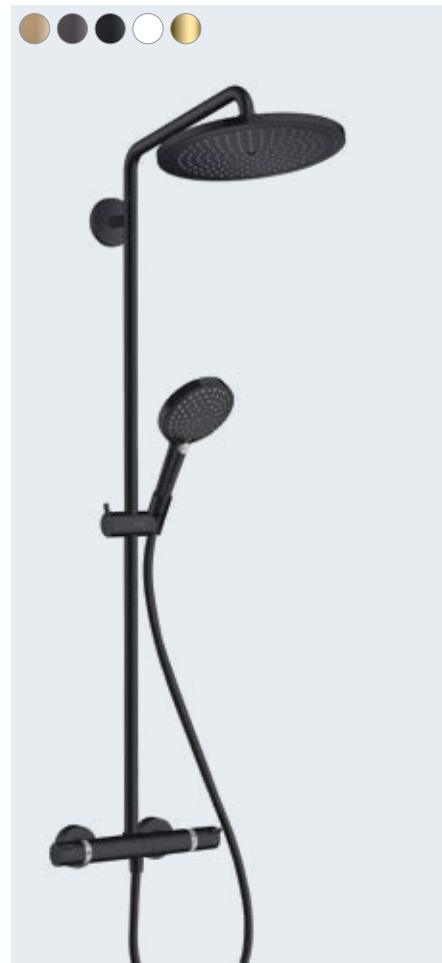

Croma Select S

Showerpipe 280 1jet with thermostat and hand shower
Raindance Select S 120 3jet
Shower arm length 400 mm
Swivel shower arm

- Croma overhead shower 280 1jet
- Raindance Select S hand shower 120 3jet
- Ecostat Thermostat Comfort

26890, -140, -340, -670, -700, -990 14.5 l/min
26891, -140, -340, -670, -700, -990 EcoSmart 9 l/min