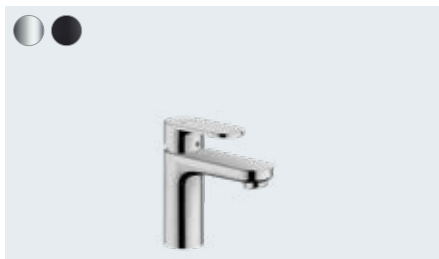

Vernis Blend

Single lever basin mixer 100 with pop-up waste set
71551, -000, -670

Single lever basin mixer 100 with metal pop-up waste set
71559, -000

Single lever basin mixer 100 with isolated water
conduction and pop-up waste set (not shown)
71571, -000

Single lever basin mixer 100 without waste set
71580, -000, -670

Single lever basin mixer 100 CoolStart with pop-up
waste set (not shown)
71585, -000, -670