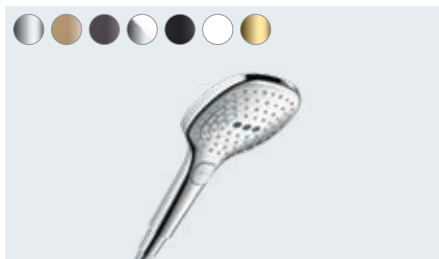

Raindance Select E

Hand shower 120 3jet
26520, -000, -140, -340, -400, -670, -700, -990 14.4 l/min
26521, -000, -400 EcoSmart 8.5 l/min