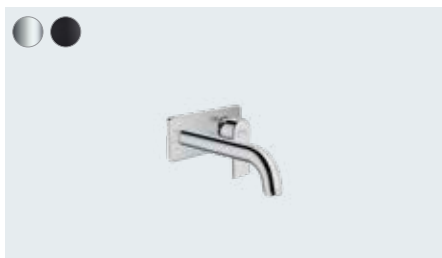

Vernis Shape

Single lever basin mixer for concealed installation wall-mounted with spout 20.7 cm

71578, -000, -670

Basic set for single lever basin mixer for concealed installation wall-mounted (not shown)
13622180