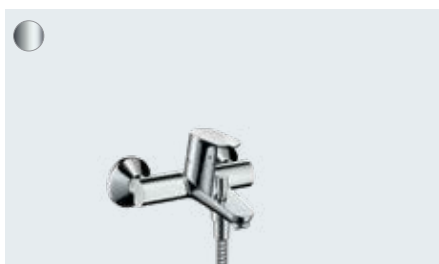

Focus
Single lever bath mixer
for exposed installation
31940, -000