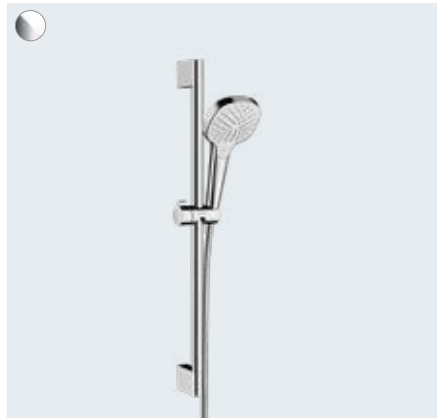

Croma Select E

Shower set Multi with shower bar 65 cm
 # 26580, -400 16 l/min
 # 26581, -400 EcoSmart 9 l/min

Shower set Multi with shower bar 90 cm (not shown)
 # 26590, -400 16 l/min
 # 26591, -400 EcoSmart 9 l/min