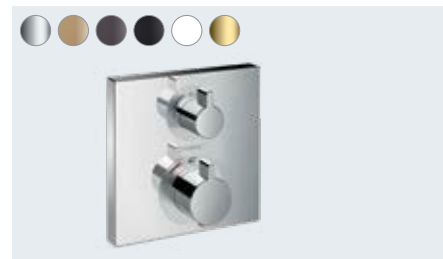

EcoStat Square
Thermostat for concealed installation for 2 functions
15714, -000, -140, -340, -670, -700, -990