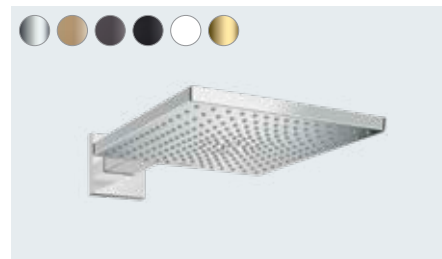

Raindance E

Overhead shower 300 1jet with shower arm
26238, -000, -140, -340, -670, -700, -990 17 l/min
26239, -000 EcoSmart 9 l/min

Overhead shower 300 1jet with ceiling connector (not shown)
26250, -000, -140, -340, -670, -700, -990 17 l/min
26251, -000 EcoSmart 9 l/min