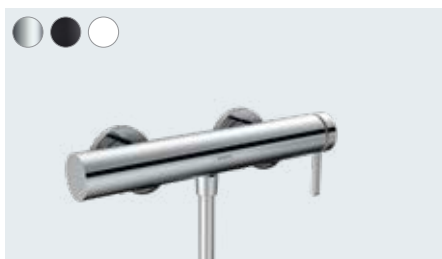

Finoris
Single lever shower mixer for exposed installation
76620, -000, -670, -700