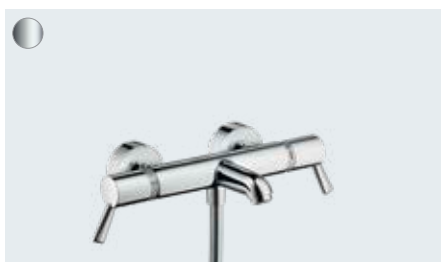

EcoStat
Bath thermostat Comfort Care for exposed installation
with extra long handles
13115, -000

EcoStat
Shower thermostat Comfort Care for exposed installation
with extra long handles
13117, -000

The iBox universal basic set for flush mounting is not included – please order the basic set from the required accessories