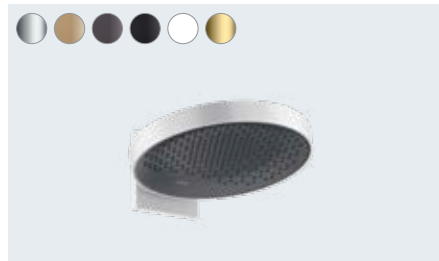

Rainfinity

Overhead shower 360 1jet with wall connector
26230, -000, -140, -340, -670, -700, -990 21 l/min