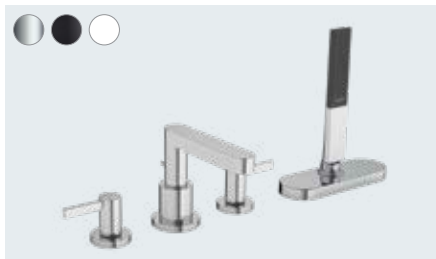

Finoris
4-hole rim mounted bath mixer with sBox
76444, -000, -670, -700
Basic set for 4-hole rim mounted bath mixer (not shown)
13444180