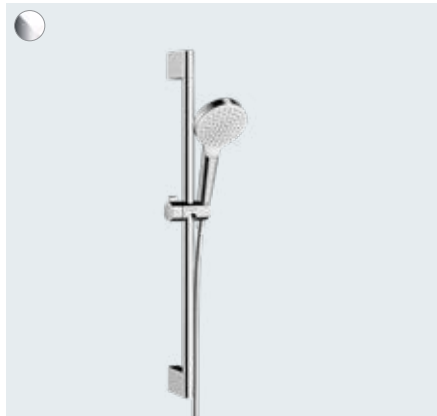

Crometta

Shower set 1jet with shower bar 65 cm
26533, -400 14 l/min
26535, -400 EcoSmart 9 l/min
26554, -400 Green 6 l/min
Shower set 1jet with shower bar 90 cm (not shown)
26537, -400 14 l/min
26539, -400 EcoSmart 9 l/min