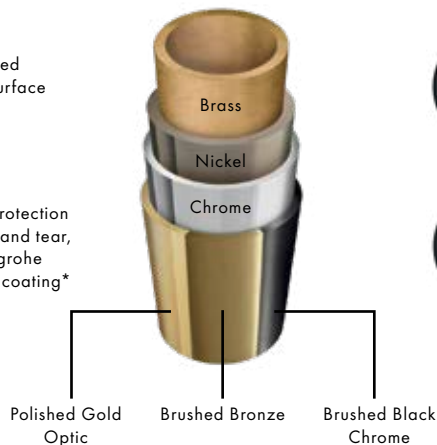

Today's bathroom increasingly reflects our own personal style. FinishPlus has been developed to provide five new surface designs in matt and metallic tones, expanding your style options far beyond classic chrome. The high-quality surfaces offer a wide range of design options, giving you brand new ways of expressing yourself.

PVD coating

A PVD coat is vapour-deposited molecule by molecule in a vacuum coating process, which creates a robust and brilliantly coloured surface

Longevity tested for years of surface durability

50 years of protection against wear and tear, with the hansgrohe Premium PVD coating*

Paint coating

A specialist paint is applied in several steps, to create a durable and intense surface colour

Longevity tested for years of surface durability

25 years of protection against wear and tear, with the hansgrohe special paint finish**