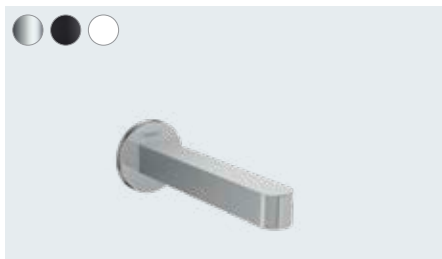

Finoris
Bath spout
76410, -000, -670, -700