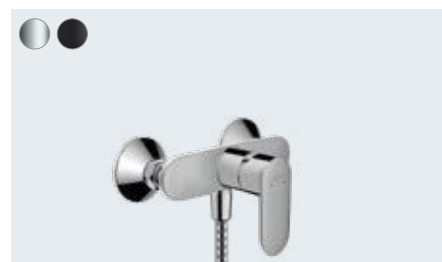

Vernis Blend

Single lever shower mixer for exposed installation
71640, -000, -670