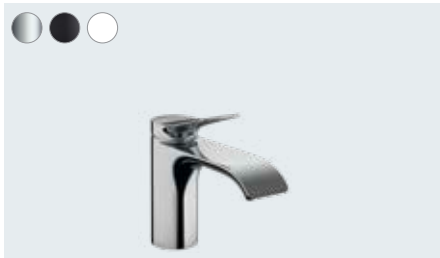

Vivenis

Pillar tap 80 for cold water without waste set

75013, -000, -670, -700