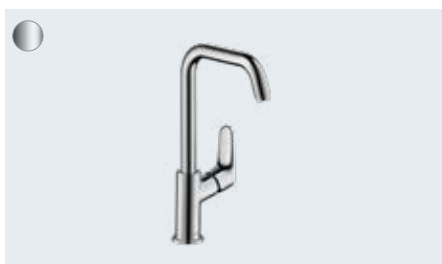

Focus
Single lever basin mixer 240
with swivel spout and pop-up waste set
31609, -000

Single lever basin mixer 240
with swivel spout without waste set
31519, -000