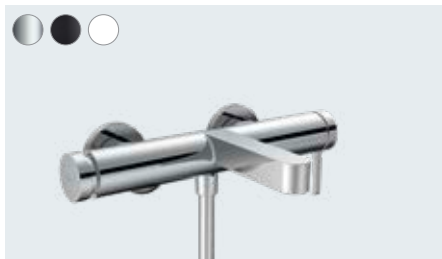

Finoris
Single lever bath mixer for exposed installation
76420, -000, -670, -700