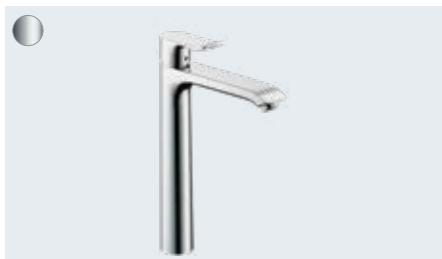

Metris

Timelessly beautiful,
infinitely comfortable

At a glance:

- The open curve of the flat handle means comfortable ease of use
- ComfortZone technology provides plenty of space between the sink and the tap for fewer water splashes
- AirPower generously mixes air into the water for a soft, splash-free water jet and full shower drops
- Thanks to the QuickClean technology, you can remove limescale deposits on the individual flexible silicone spray nozzles with your fingers
- Thanks to the environmentally friendly EcoSmart technology, you save water and energy