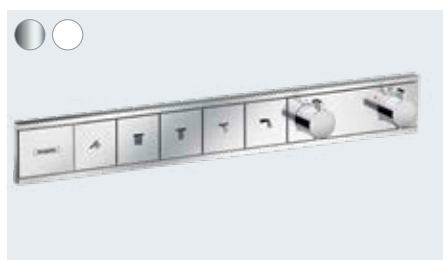

RainSelect
Thermostat for concealed installation for 5 functions
15384, -000, -700
Basic set for 5 functions (not shown)
15313180