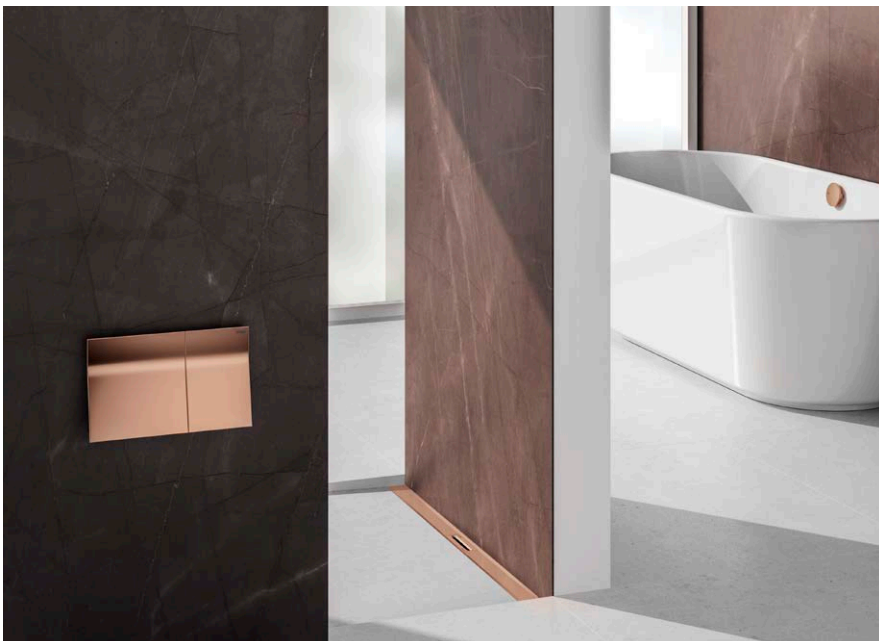

Illuminating

Providing an atmospheric feature or simply a helping hand in the dark, several of Viega's Visign for More flush plates have the option of an illuminated installation frame that responds when a user approaches by emitting a pleasant light. Visign for More 202 and 205 flush plates are equipped with LED lighting as standard.

Let your creativity run wild

Sophisticated design and high-quality materials have long been indispensable elements of modern bathrooms. Today, bathrooms are designed with at least the same meticulous attention to detail as living rooms, and where individuality is just as important as the space and the quality of the fittings. Our extensive range of colours and materials makes it easy to transform any vision into a reality.

Making a discreet impact

The beautiful design of the Visign range doesn't need over-emphasis. The variants that fit flush with the tiles can be effortlessly installed, yielding a perfectly even surface. This flush-fit design looks particularly captivating in combination with natural stone tiles.