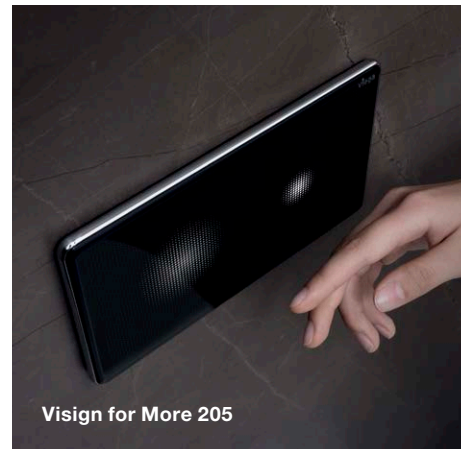

Visign for More 205