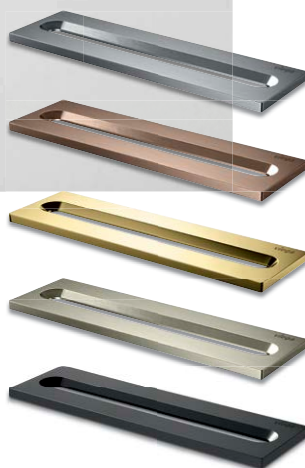

Advantix Cleviva – unlimited possibilities

Elevate any bathroom to a spa-like experience with the five colour options available: stainless steel matte, stainless steel copper-gold-coloured matte, stainless steel gold-coloured brushed, stainless steel champagne matte and stainless steel black matte. Other special colours are also available on request. The insert for the shower channel profile can be provided with one or two inlet openings, opening up two additional design options.

A clean solution

Advantix Cleviva solutions aren't just elegant: they're also easy to use and maintain impeccable hygiene standards. The open drain profile prevents dirt from building up and can be simply wiped clean, so there's no need to remove a grating.

Perfectly positioned

The flexible Advantix Cleviva shower channel can be installed anywhere within the tile surface: in the middle, off to the side or even directly on the wall. As it is level at both ends, the shower profile can also be extended to any length.

For more about Cleviva products, visit viega.com/Cleviva