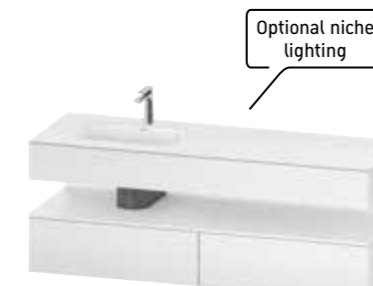

Vanity unit with console
Wall-mounted, 2 pull-out compartments, incl. vanity basin left

#QA4795	1600 x 550 mm