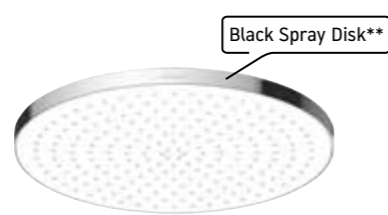

#UV06520160[...]*

Black Spray Disk**

Handshower - 3jet Click!
Ø 120 mm, MinusFlow

#UV06520170[...]*

Stick hand shower
Round, MinusFlow

#UV06420010[...]*

Black Spray Disk**

Shower head
Ø 230 mm, MinusFlow