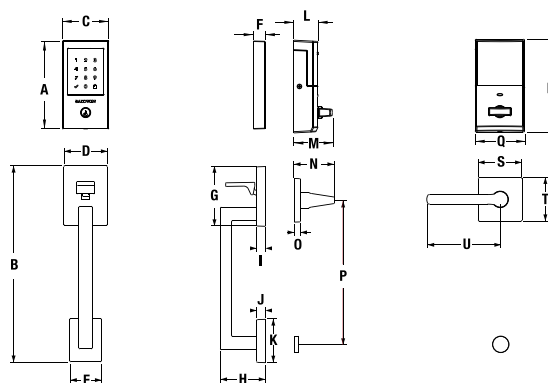

## DEADBOLT AND HANDLESET SPECIFICATIONS

Solid Brass	Manufactured of solid brass for maximum strength and durability.
Door Thickness	1-3/4" standard with service part conversion kit available for 2" and 2-1/4" thick doors. Grip latch has a brass bolt with 0.5" throw.
Latch Bolt	Deadbolt has 1" solid brass tapered bolt and a hardened steel insert for maximum security.
Backset	Adjustable backset 2-3/8" or 2-3/4".
Face Plate	1" square corner face plate. Round corner face plate available as a service part.
Strike	Full-lip reinforcing steel strike with two (2) 3" security jamb screws, dust box and armored front to conceal the fasteners. Round corner strike available as a service part.
Door Prep	2-1/8" cross bore and 1" edge bore for latch.
Cylinder	Cylinder supplied with 5-pin keying.
ANSI/BHMA	Exceeds Grade 2 requirements in ANSI/BHMA A156.36 test standard.
UL Rated	20-minute fire rated certified UL deadbolt.
Security	128-bit Advanced Encryption Standard (AES) communication with Z-Wave 500 chipset.
Power	Deadbolt requires four AA batteries (supplied).
Smart Home Devices	Wirelessly communicate with security and smart home systems via Z-Wave.

## DEADBOLT AND HANDLESET DIMENSIONS